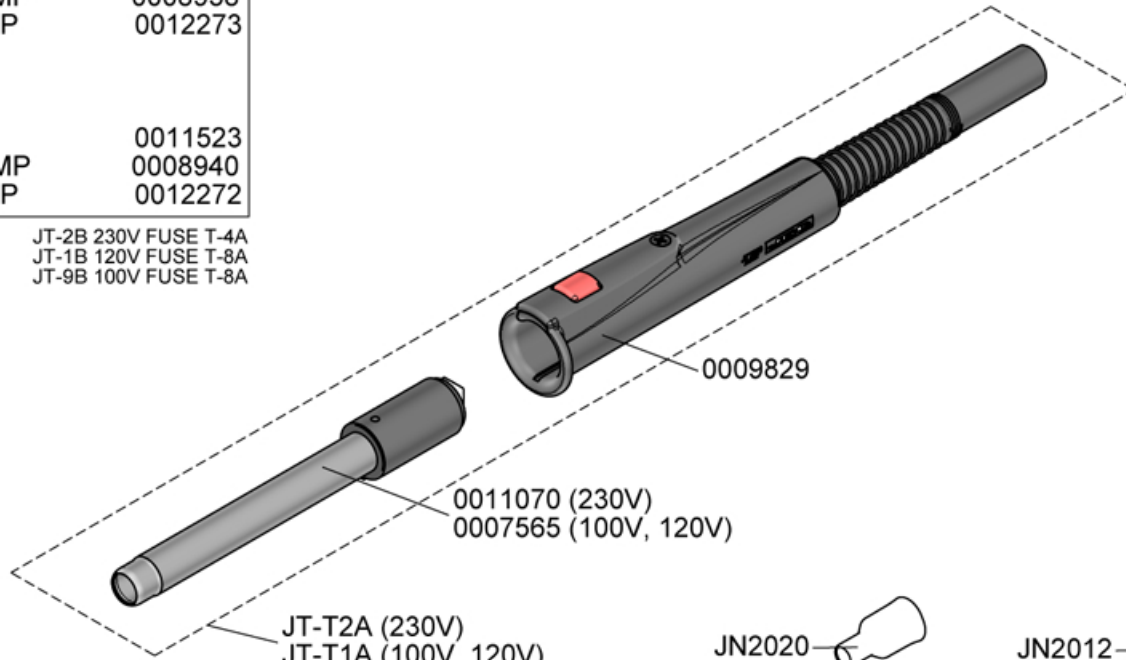

JT-2QB 230V
 JT-1QB 120V
 JT-9QB 100V

HIGH POWER HOT-AIR STATION
 FROM SERIE -

SPARE PARTS	
JT-2B / JT-1B / JT-9B:	
-ENCLOSURES:	
·TOP	0011035
·BOTTOM	0009772
·FRONT	0010064
·BACK	0012672
-FRONT CIRCUIT	0011524
JT-2B:	
-TOP CIRCUIT	0011521
-SUCTION PUMP	0008938
-HOT AIR PUMP	0012273
JT-1B / JT-9B:	
-TOP CIRCUIT	0011523
-SUCTION PUMP	0008940
-HOT AIR PUMP	0012272

JT-2B 230V FUSE T-4A
 JT-1B 120V FUSE T-8A
 JT-9B 100V FUSE T-8A

JT-2B / JT-1B / JT-9B

0009829

0011070 (230V)
 0007565 (100V, 120V)

JT-T2A (230V)
 JT-T1A (100V, 120V)

JN2020

JN2012

JN2015