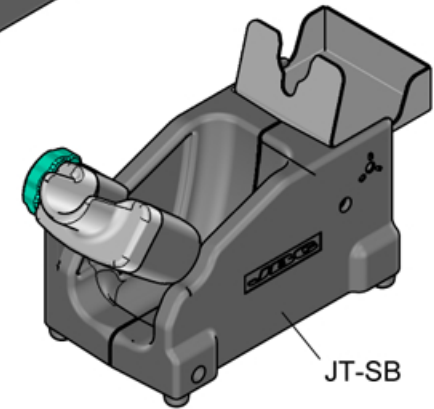

JT-2QB 230V
 JT-1QB 120V
 JT-9QB 100V

HIGH POWER HOT-AIR STATION
 FROM SERIE -

SPARE PARTS	
JT-2B / JT-1B / JT-9B:	
-ENCLOSURES:	
·TOP	0011035
·BOTTOM	0009772
·FRONT	0010064
·BACK	0012672
-FRONT CIRCUIT	0011524
JT-2B:	
-TOP CIRCUIT	0011521
-SUCTION PUMP	0008938
-HOT AIR PUMP	0012273
JT-1B / JT-9B:	
-TOP CIRCUIT	0011523
-SUCTION PUMP	0008940
-HOT AIR PUMP	0012272

JT-2B 230V FUSE T-4A
 JT-1B 120V FUSE T-8A
 JT-9B 100V FUSE T-8A

JT-2B / JT-1B / JT-9B

0009829

0011070 (230V)
 0007565 (100V, 120V)

JT-T2A (230V)
 JT-T1A (100V, 120V)

JN2020

JN2012

JN2015