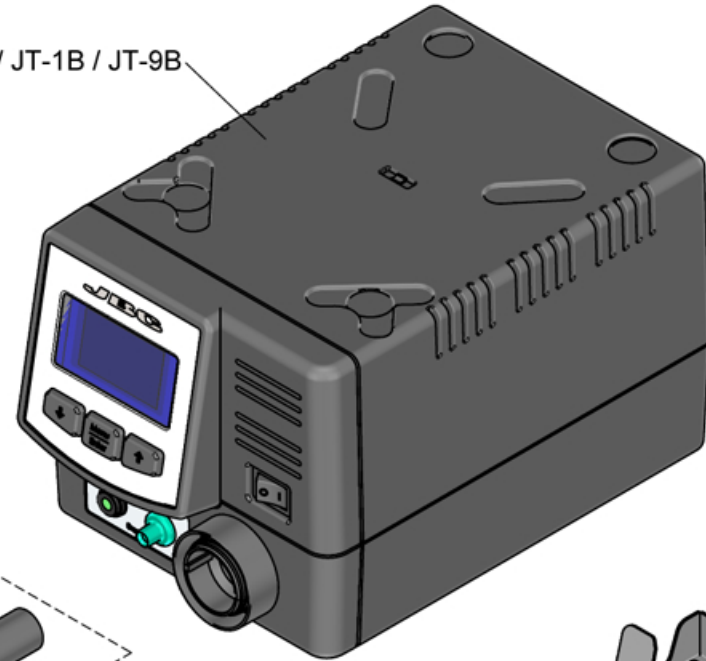

JT-2QB 230V
 JT-1QB 120V
 JT-9QB 100V

HIGH POWER HOT-AIR STATION
 FROM SERIE -

SPARE PARTS	
JT-2B / JT-1B / JT-9B:	
-ENCLOSURES:	
·TOP	0011035
·BOTTOM	0009772
·FRONT	0010064
·BACK	0012672
-FRONT CIRCUIT	0011524
JT-2B:	
-TOP CIRCUIT	0011521
-SUCTION PUMP	0008938
-HOT AIR PUMP	0012273
JT-1B / JT-9B:	
-TOP CIRCUIT	0011523
-SUCTION PUMP	0008940
-HOT AIR PUMP	0012272

JT-2B 230V FUSE T-4A
 JT-1B 120V FUSE T-8A
 JT-9B 100V FUSE T-8A

JT-2B / JT-1B / JT-9B

0009829

0011070 (230V)
 0007565 (100V, 120V)

JT-T2A (230V)
 JT-T1A (100V, 120V)

JN2020

JN2012

JN2015